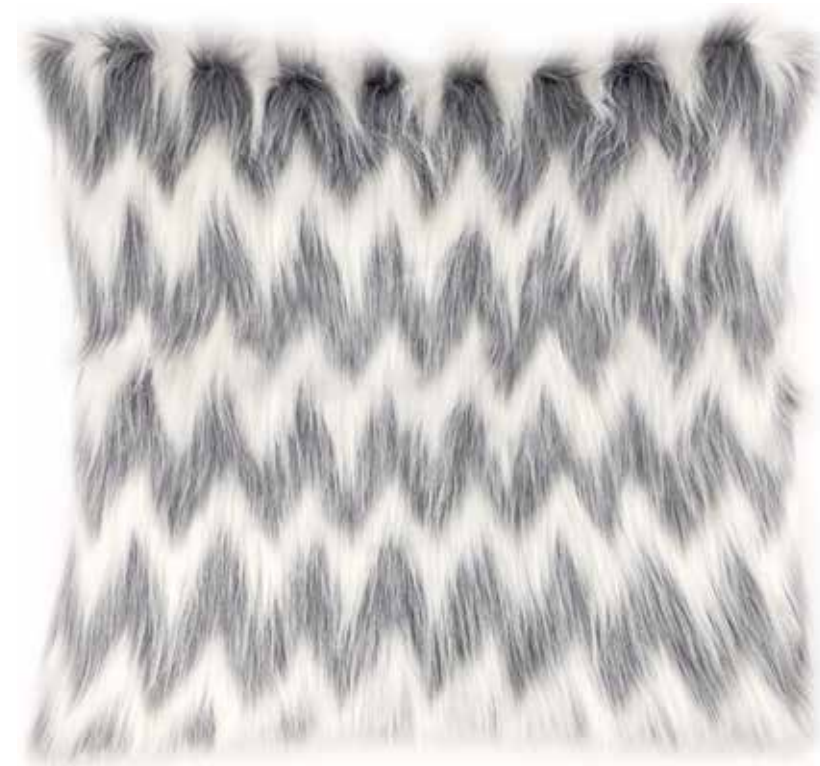

CEZANNE PILLOW

NEW

Silver Faux Fur
Polyester Insert
8315-254-PI
Feather/Down Insert
8315-254-PIDF

20" x 20" • Dry Clean • Acrylic/Polyester • Imported