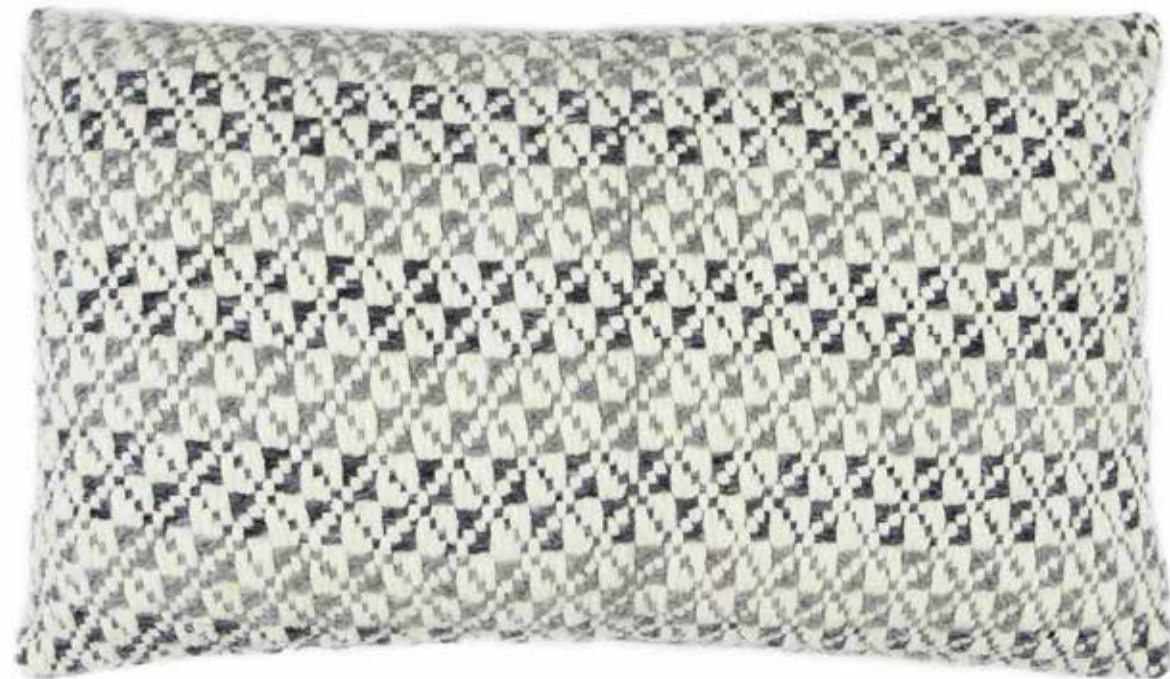

MIDDLEBURY LUMBAR PILLOW

Platinum
Feather/Down Insert
8266-292-LUDF

12" x 20" • Hand Wash, Lay Flat to Dry • Acrylic/Polyester Blend • Made in the USA