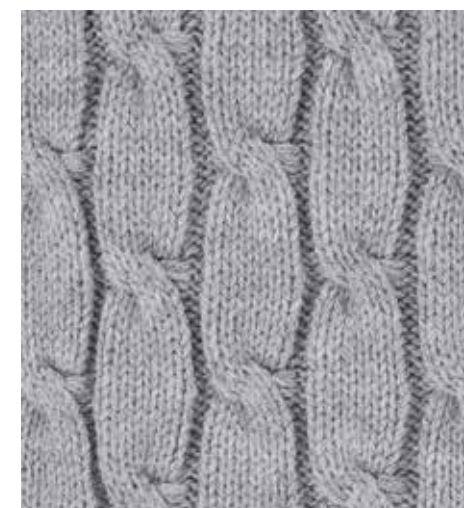

# FIJI LUMBAR PILLOW

Thistle  
Feather/Down Insert  
8269-117-LUDF

12" x 20" • Hand Wash, Lay Flat to Dry • Acrylic Blend • Made in the USA

Dark Charcoal  
307-225

Grey  
307-050

Oatmeal  
307-113