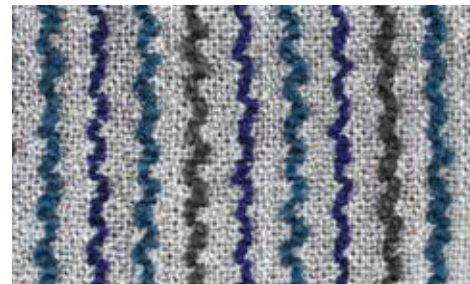

# PORTLAND

Charcoal  
300-225

45" x 70" • Hand Wash, Lay Flat to Dry • Acrylic/Polyester Blend • Made in the USA

Amber  
300-027

Jasper  
300-074

Sterling  
300-431

Driftwood  
300-056

Shadow  
300-388