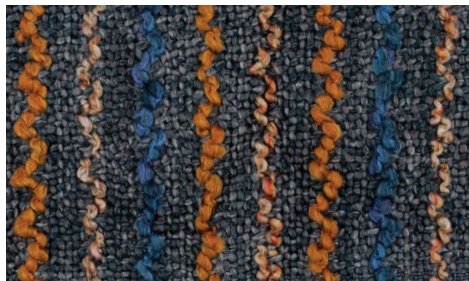

PORTLAND

NEW

 MADE IN SUNCOOK, NH

Tapestry
300-105

45" x 70" • Hand Wash Cold, Lay Flat to Dry • 95% Acrylic 5% Polyester

Amber
300-027

Charcoal
300-225

Driftwood
300-056