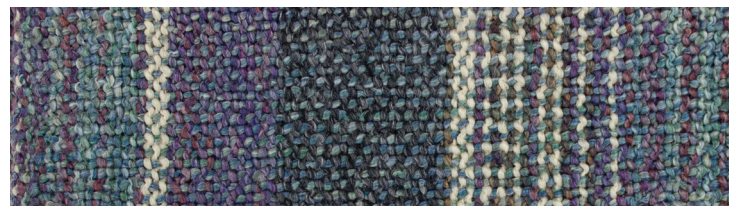

Thistle
260-117