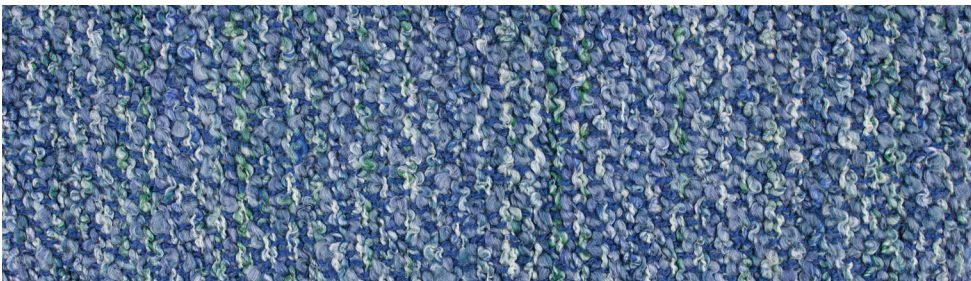

Baltic
173-200