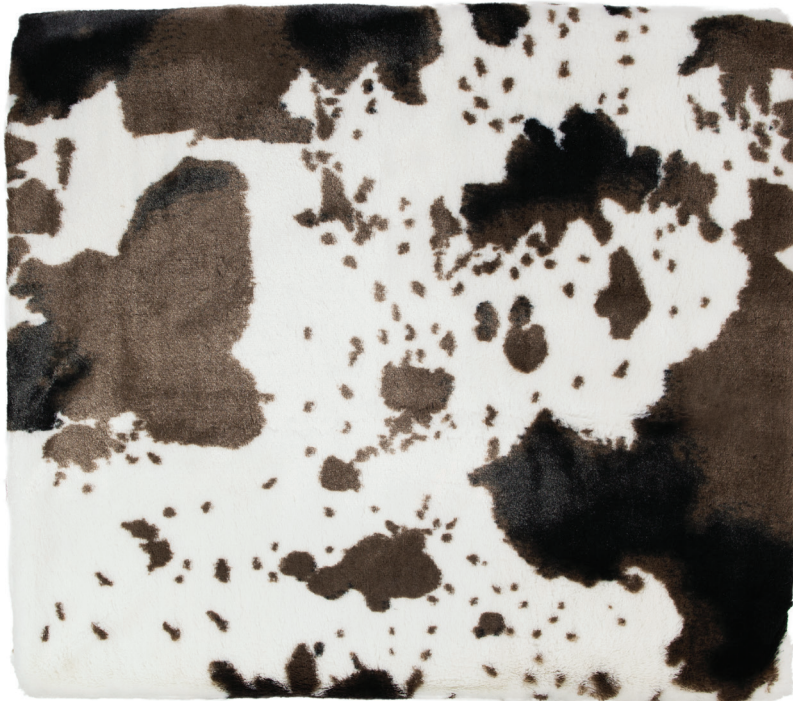

GIDDY UP

For matching Pillow, see p.40

Ivory
171-043

Imported

50" x 60" • Machine Wash & Dry or Dry Clean • 100% Polyester