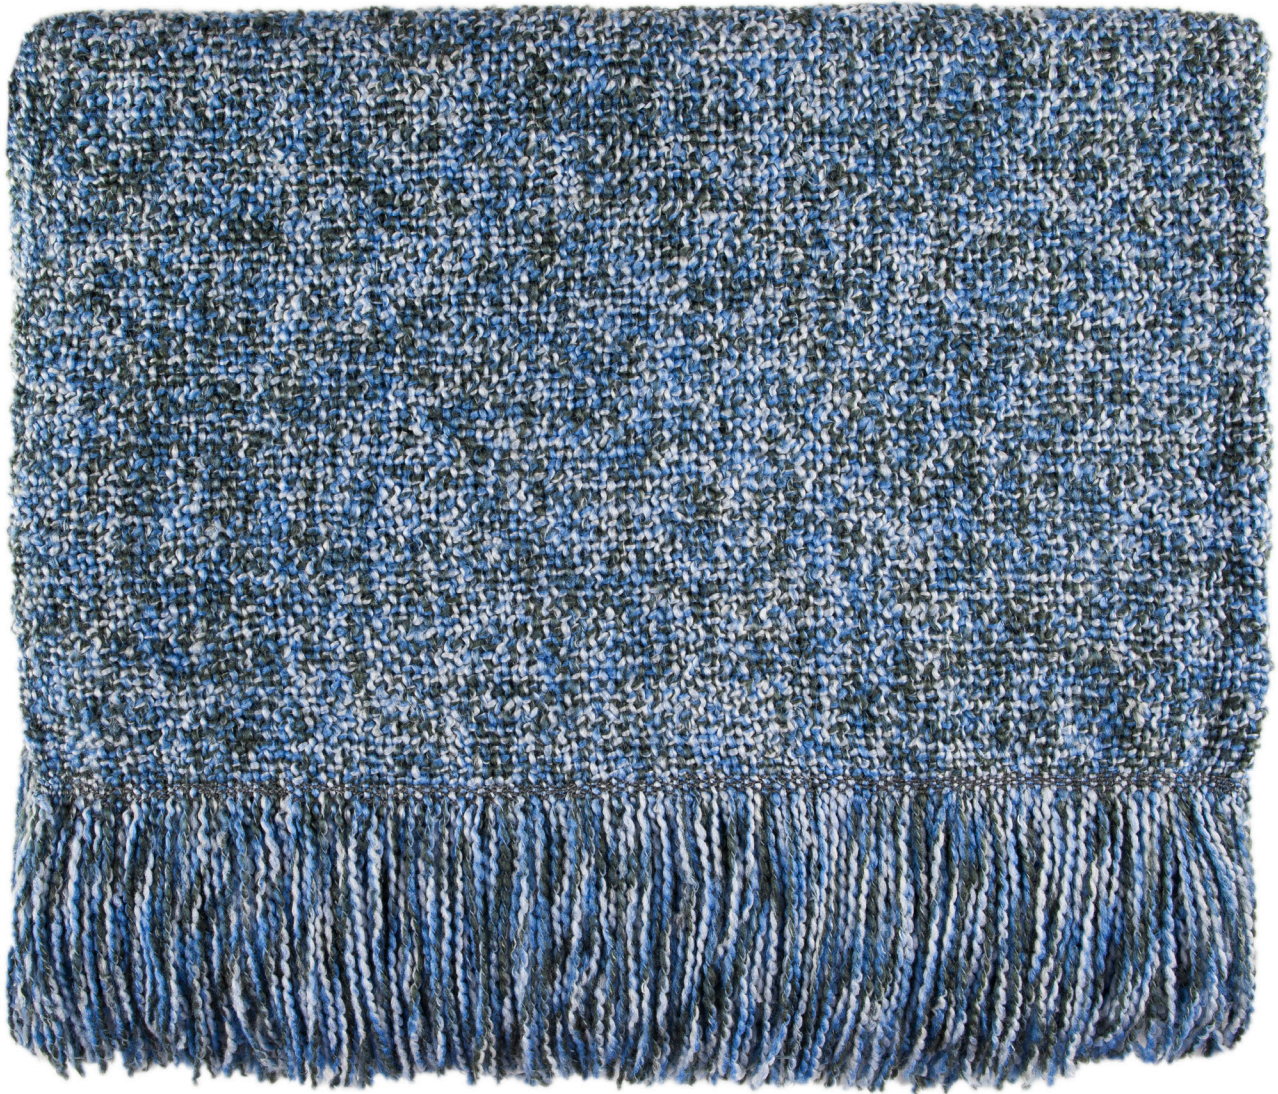

NEW

MELANGE

Wedgewood
304-195