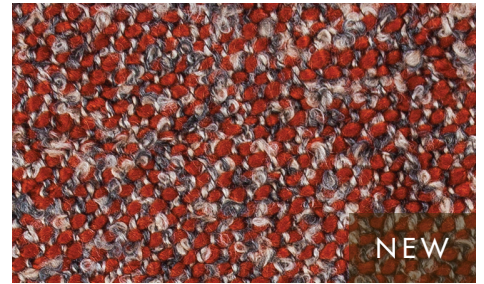

FILIGREE

NEW

Celery
291-062

MADE IN SUNCOOK, NH

45" x 70" • Hand Wash Cold, Lay Flat to Dry • 95% Acrylic 5% Polyester

Shell
291-317

Sky
291-133

Spice
291-270