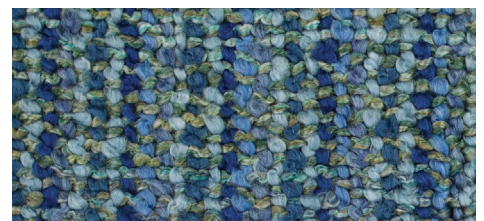

Waterfall
204-184