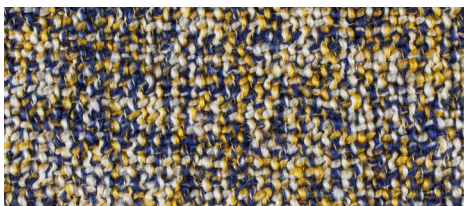

Natural
302-111

50" x 70" • Dry Clean Only • 100% Merino Wool

NEW

MELANGE

Wedgewood
304-195

 MADE IN SUNCOOK, NH

45" x 70" • Hand Wash Cold, Lay Flat to Dry • 95% Acrylic 5% Polyester

Azalea
304-353

Bermuda
304-083

Cadet
304-383

Pecan
304-240

Steel Blue
304-299

MIDDLEBURY

 MADE IN SUNCOOK, NH

Platinum
266-292

45" x 70" • Hand Wash Cold, Lay Flat to Dry • 98% Acrylic 2% Polyester