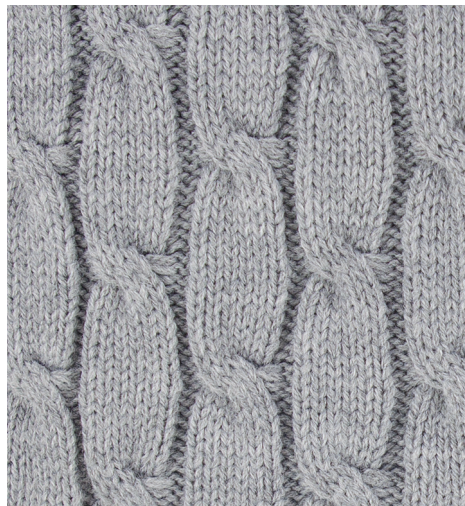

FILIGREE

NEW

Celery
291-062

MADE IN SUNCOOK, NH

45" x 70" • Hand Wash Cold, Lay Flat to Dry • 95% Acrylic 5% Polyester

Shell
291-317

Sky
291-133

Spice
291-270

Dark Charcoal
307-225

50" x 60" • Machine Wash and Dry • 100% Acrylic

Denim
307-026

Grey
307-050

Oatmeal
307-113

NEW

GRAFTON

Cardinal
306-301