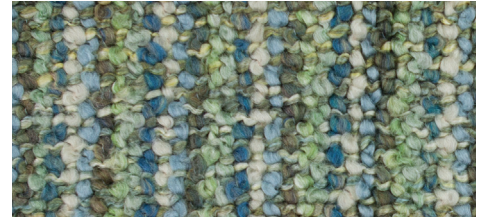

Charcoal
288-225

Cocoa
288-128

Ivory
288-043

Natural
288-111

Scarlet
288-287

STRIA

Berry
204-034

MADE IN SUNCOOK, NH

40" x 70" • Hand Wash Cold, Lay Flat to Dry • 91% Acrylic 9% Polyester

Russet
204-108

Seaglass
204-091

Sherbet
204-039

Frost
204-344

Silver
204-254

NEW

Harvest
204-138