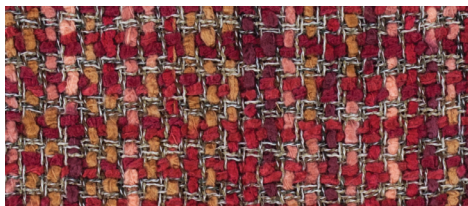

Red
192-018