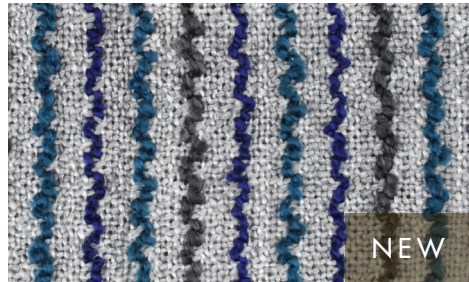

NEW

Shadow
300-388