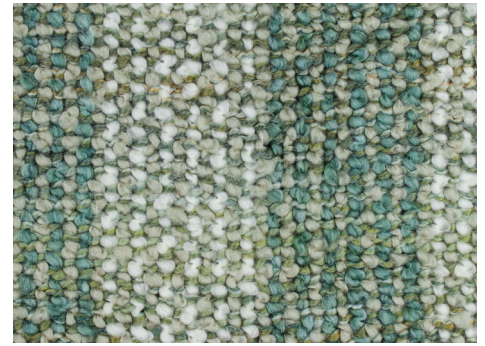

Dark Charcoal
307-225

50" x 60" • Machine Wash and Dry • 100% Acrylic

Denim
307-026

Grey
307-050

Oatmeal
307-113

NEW

GRAFTON

Cardinal
306-301

 MADE IN SUNCOOK, NH

40" x 70" • Hand Wash Cold, Lay Flat to Dry • 91% Acrylic 9% Polyester

Citrus
306-262

Forsythia
306-065

Nightfall
306-215

Meadow
306-044

Wisteria
306-302

GREENWICH