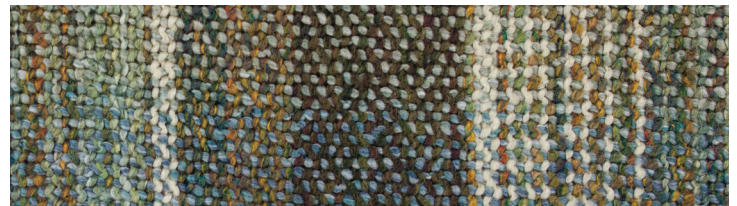

Storm
260-094